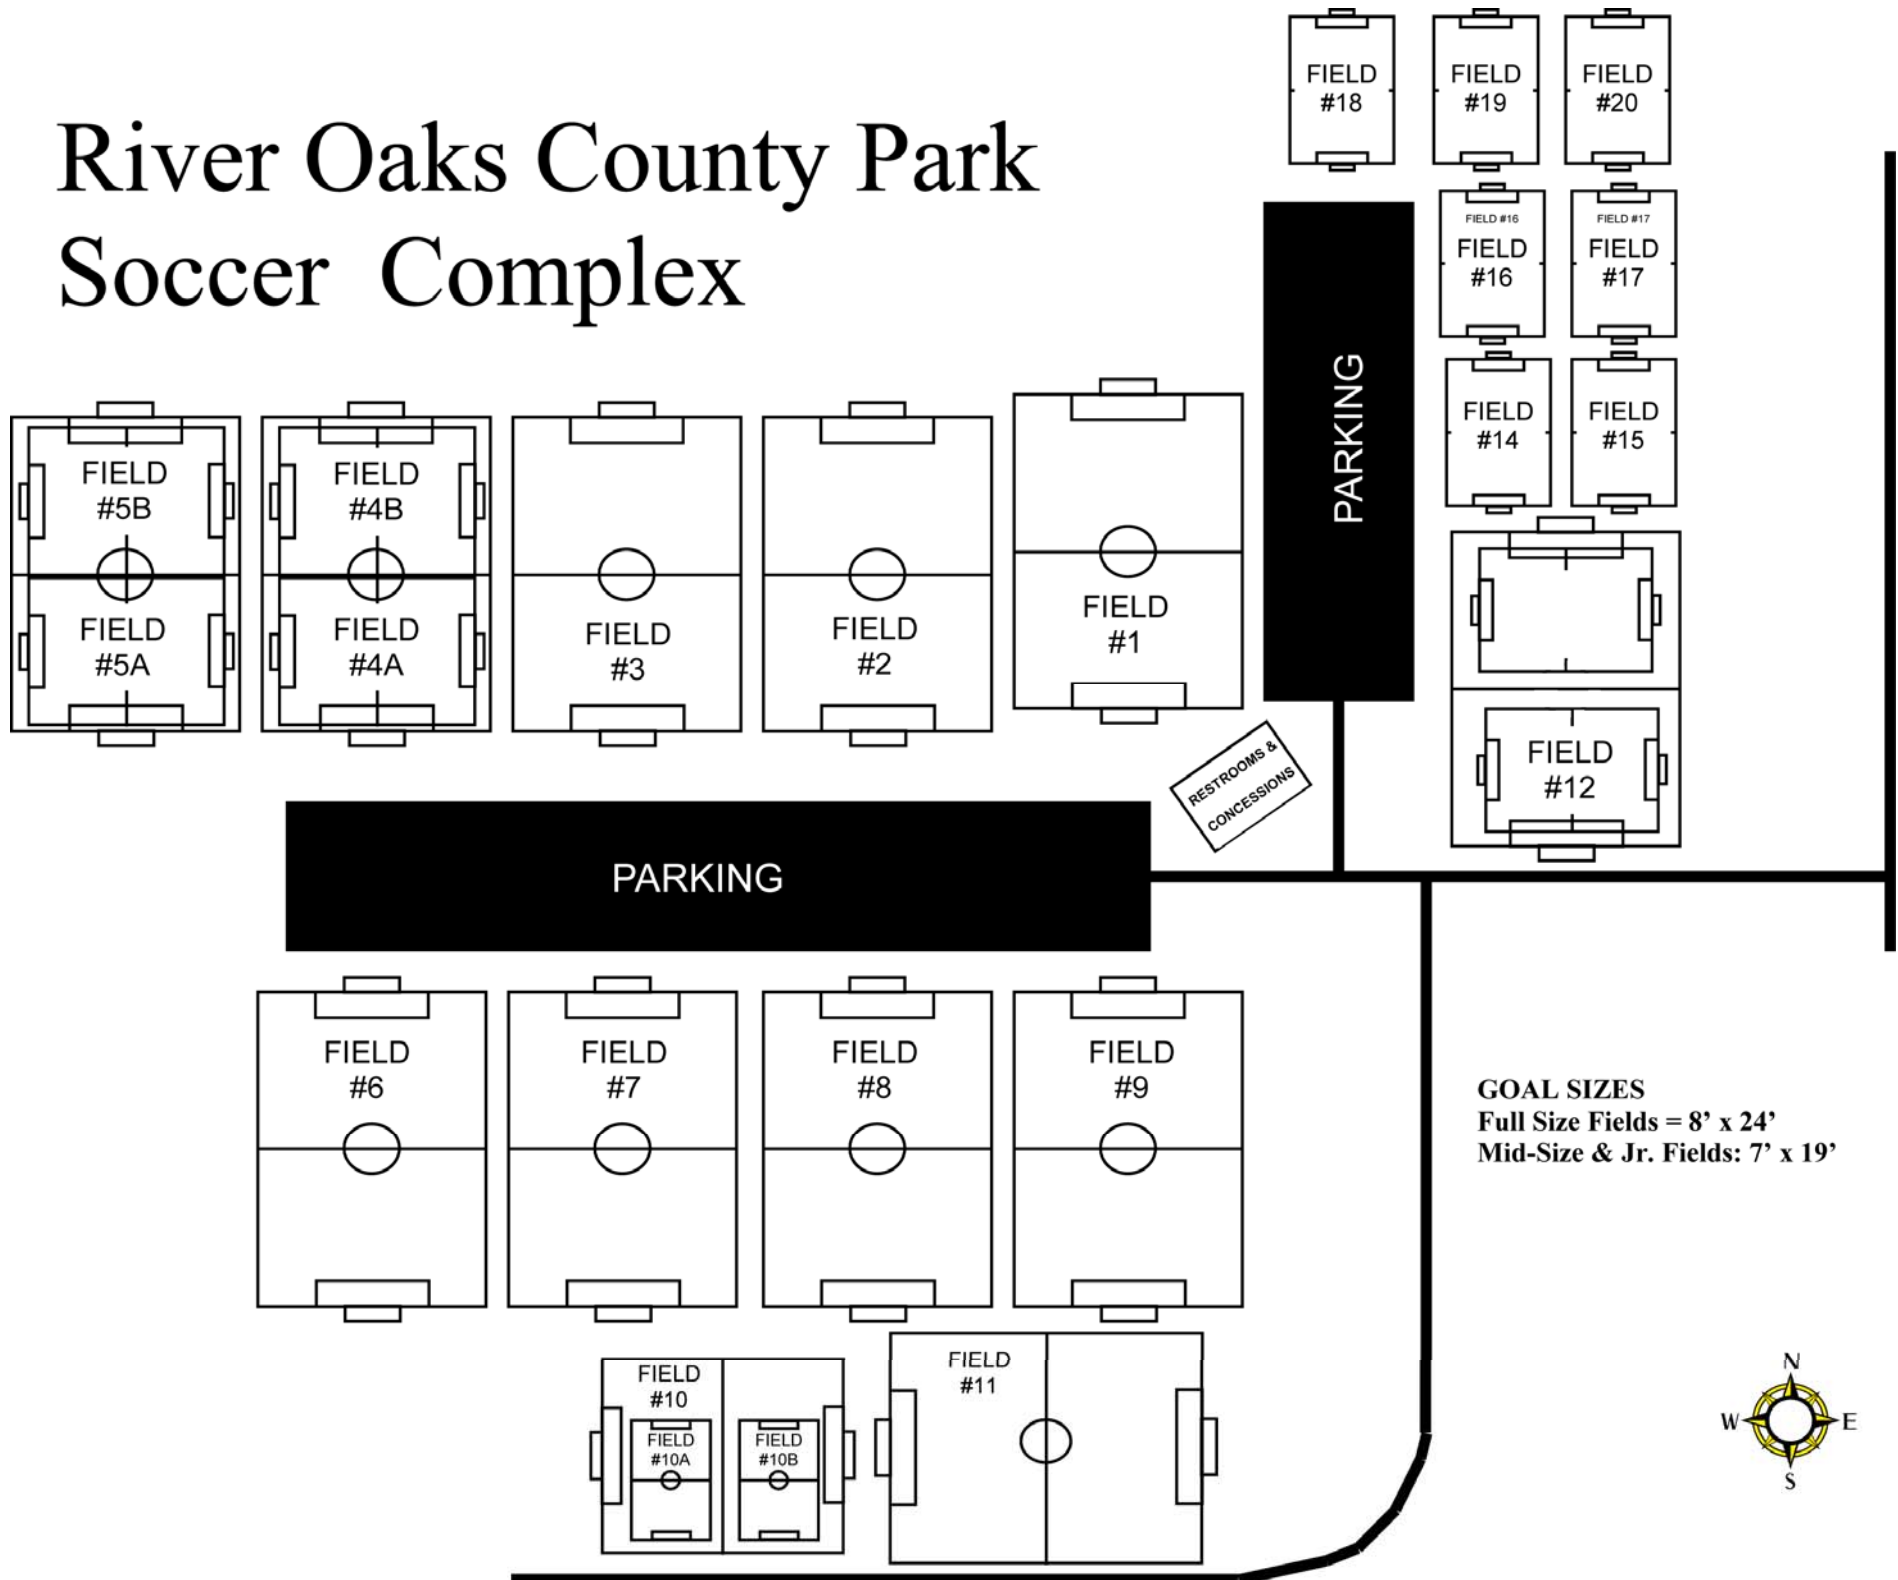

River Oaks County Park Soccer Complex

GOAL SIZES
Full Size Fields = 8' x 24'
Mid-Size & Jr. Fields: 7' x 19'